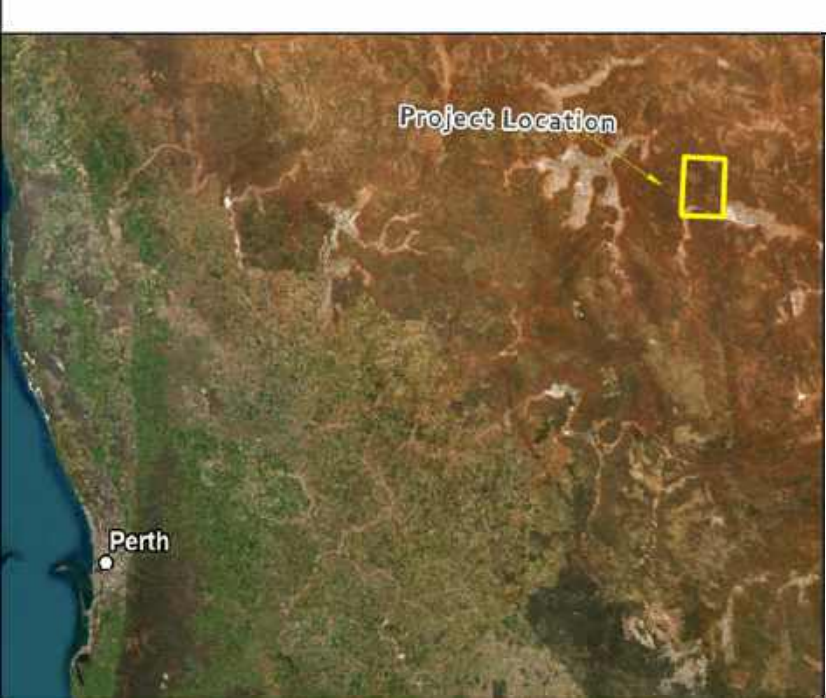

Figure 2 - Premise Boundary

Legend

- Coordinate Point Location (GDA'94 MGA'51)
- Premise Boundary
- Road Network
- ▭ Mining Tenements

Imagery : Maxar , Aurene Group Mining
 Location : Mt Ida Road ,Ularring , Shire of Menzies
 Projection : GDA2020 MGA Zone 51
 Scale : A1 1:2000 . Date 18 February 2025
 Drawn by C.Sinclair

N

0.85 0.42 0 0.85 1.7 2.55 3.4 Km